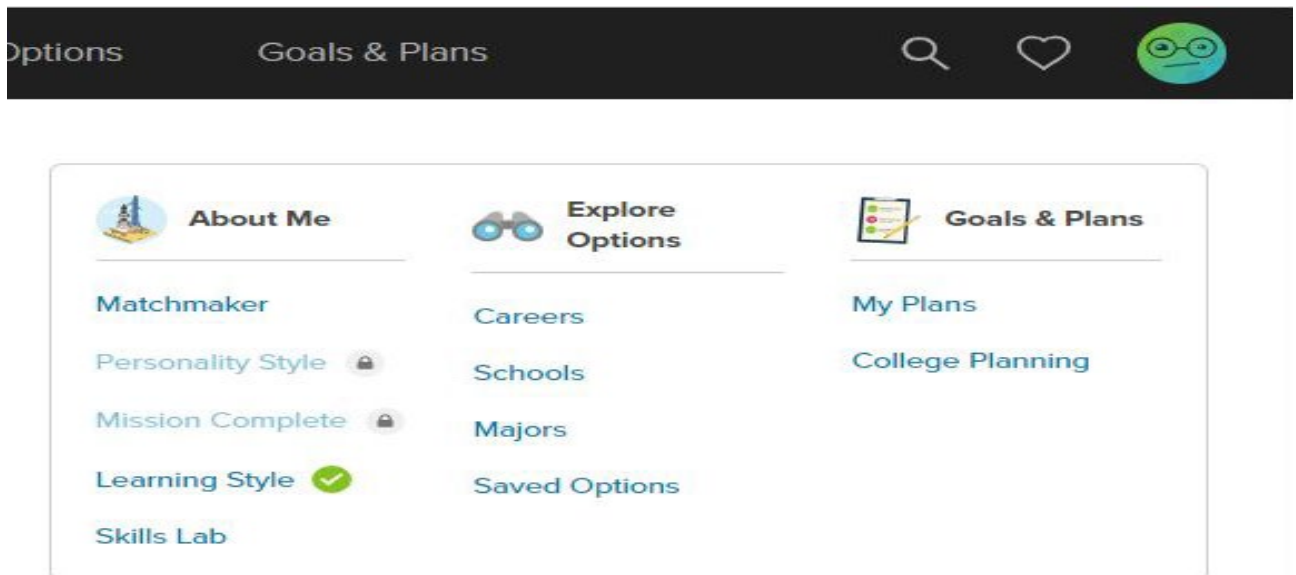

Xello Login and Assessment Information

1. Login in at the following site: <https://login.xello.world/>
2. Login information:

User Name: GRAN-fl123456
(first initial, last initial, ID number)
Password: 123456
(ID number)

3. Complete the following assessments:

- Matchmaker
- Personality Style
- Skills Lab
- Personality Style
- Mission Complete.

(The personality style and mission complete will unlock once you have completed the other assessments.)